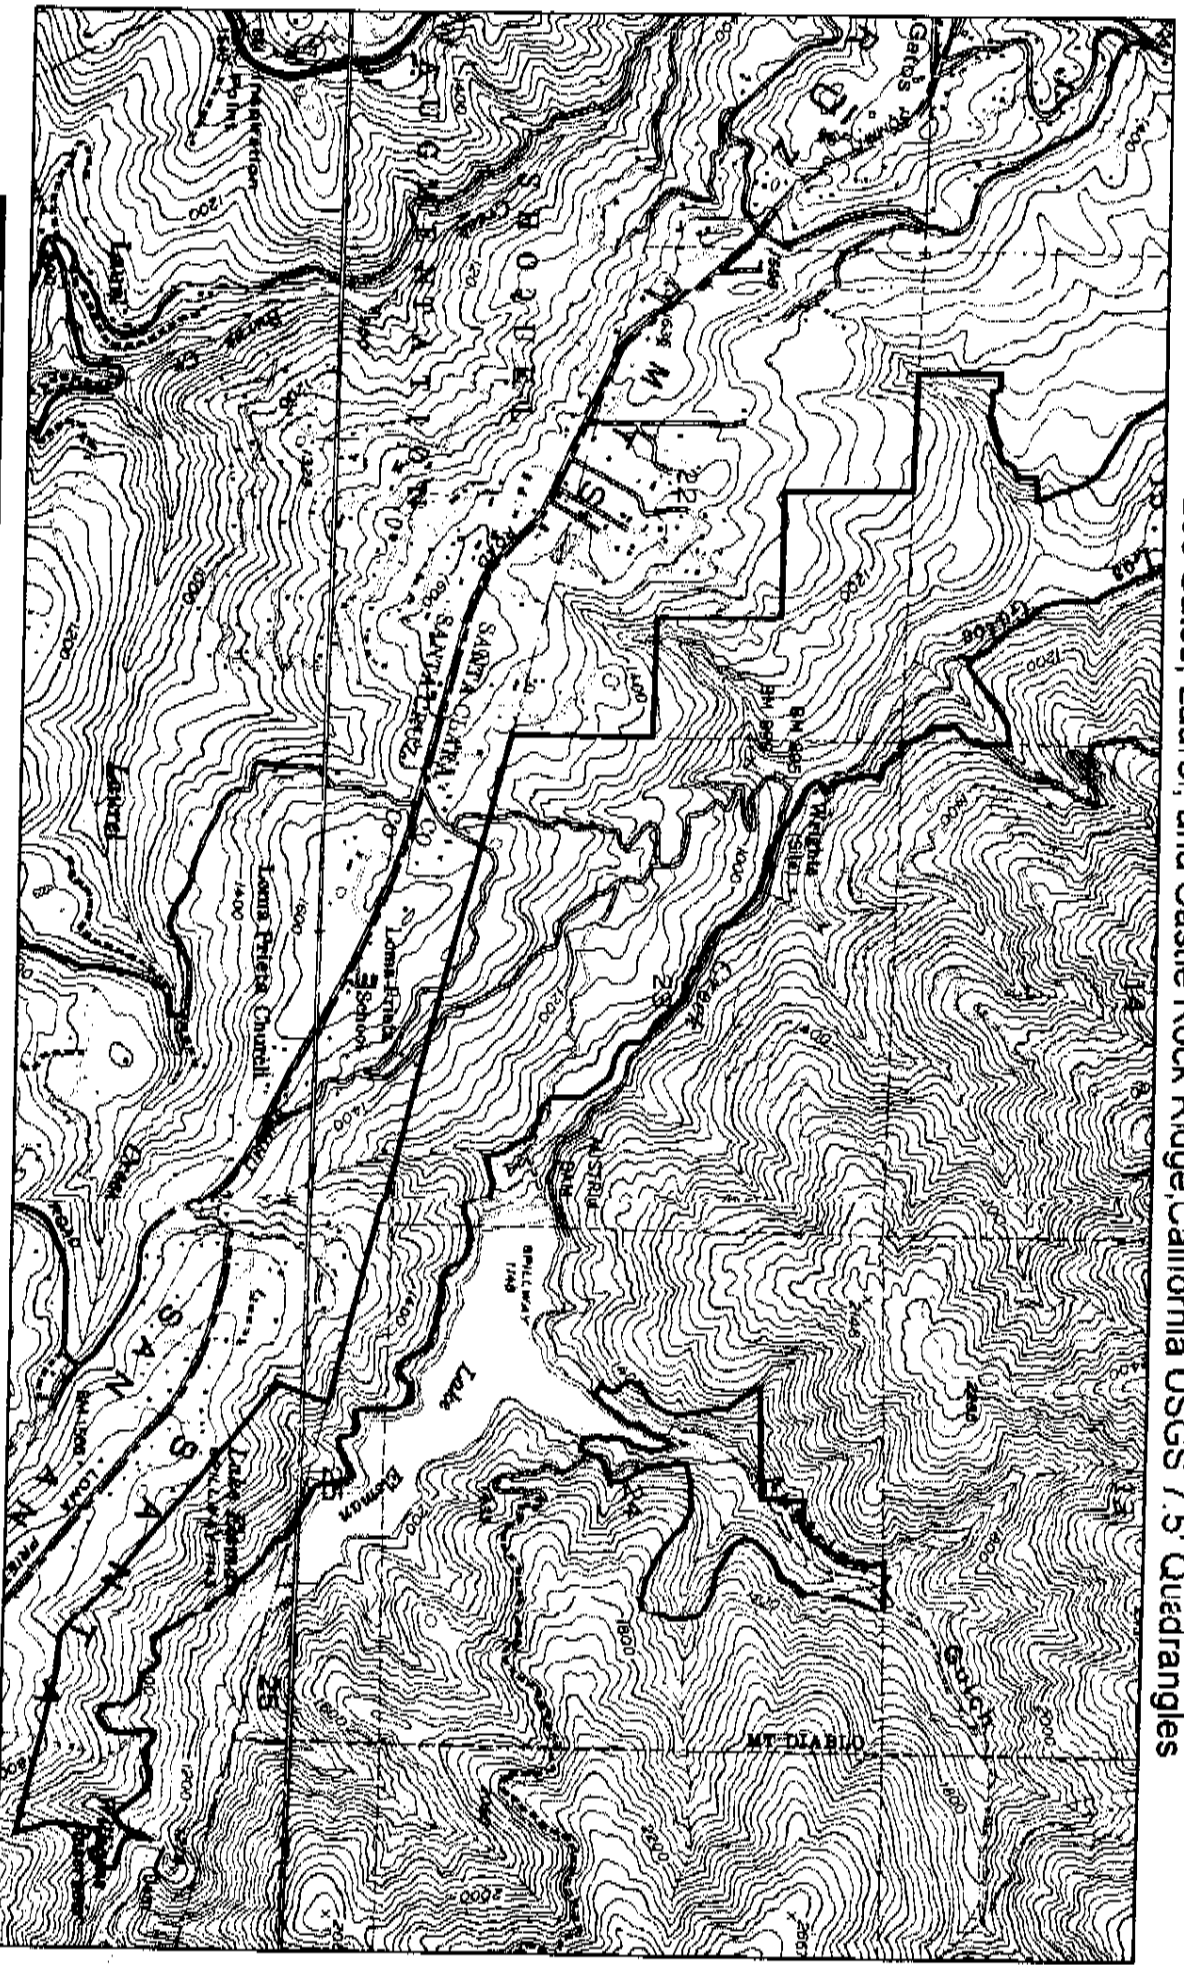

Lands of San Jose Water Company:
 Notice of Intent to Harvest Timber & Request for Information or Domestic Water Supplies
 Area found on Los Gatos, Laurel, and Castle Rock Ridge, California USGS 7.5' Quadrangles

Legend

 Non-Industrial Timber Management Plan Area

BIG CREEK
 Big Creek Forestry Department
 3564 Highway 1
 Davisport, CA 95017
 north@bigcreek.com

Lands of San Jose Water Company:

Notice of Intent to Harvest Timber & Request for Information on Domestic Water Supplies
 Area found on Los Gatos, Laurel, and Castle Rock Ridge, California USGS 7.5' Quadrangles

Legend

 Non-industrial Timber Management Plan Area

BIG CREEK

Big Creek Forestry Department
 3564 Highway 1
 Davenport, CA 95017
 matt@big-creek.com

**Lands of San Jose Water Company:
 Notice of Intent to Harvest Timber & Request for Information on Domestic Water Supplies
 Area found on Los Gatos, Laurel, and Castle Rock Ridge, California USGS 7.5' Quadrangles**