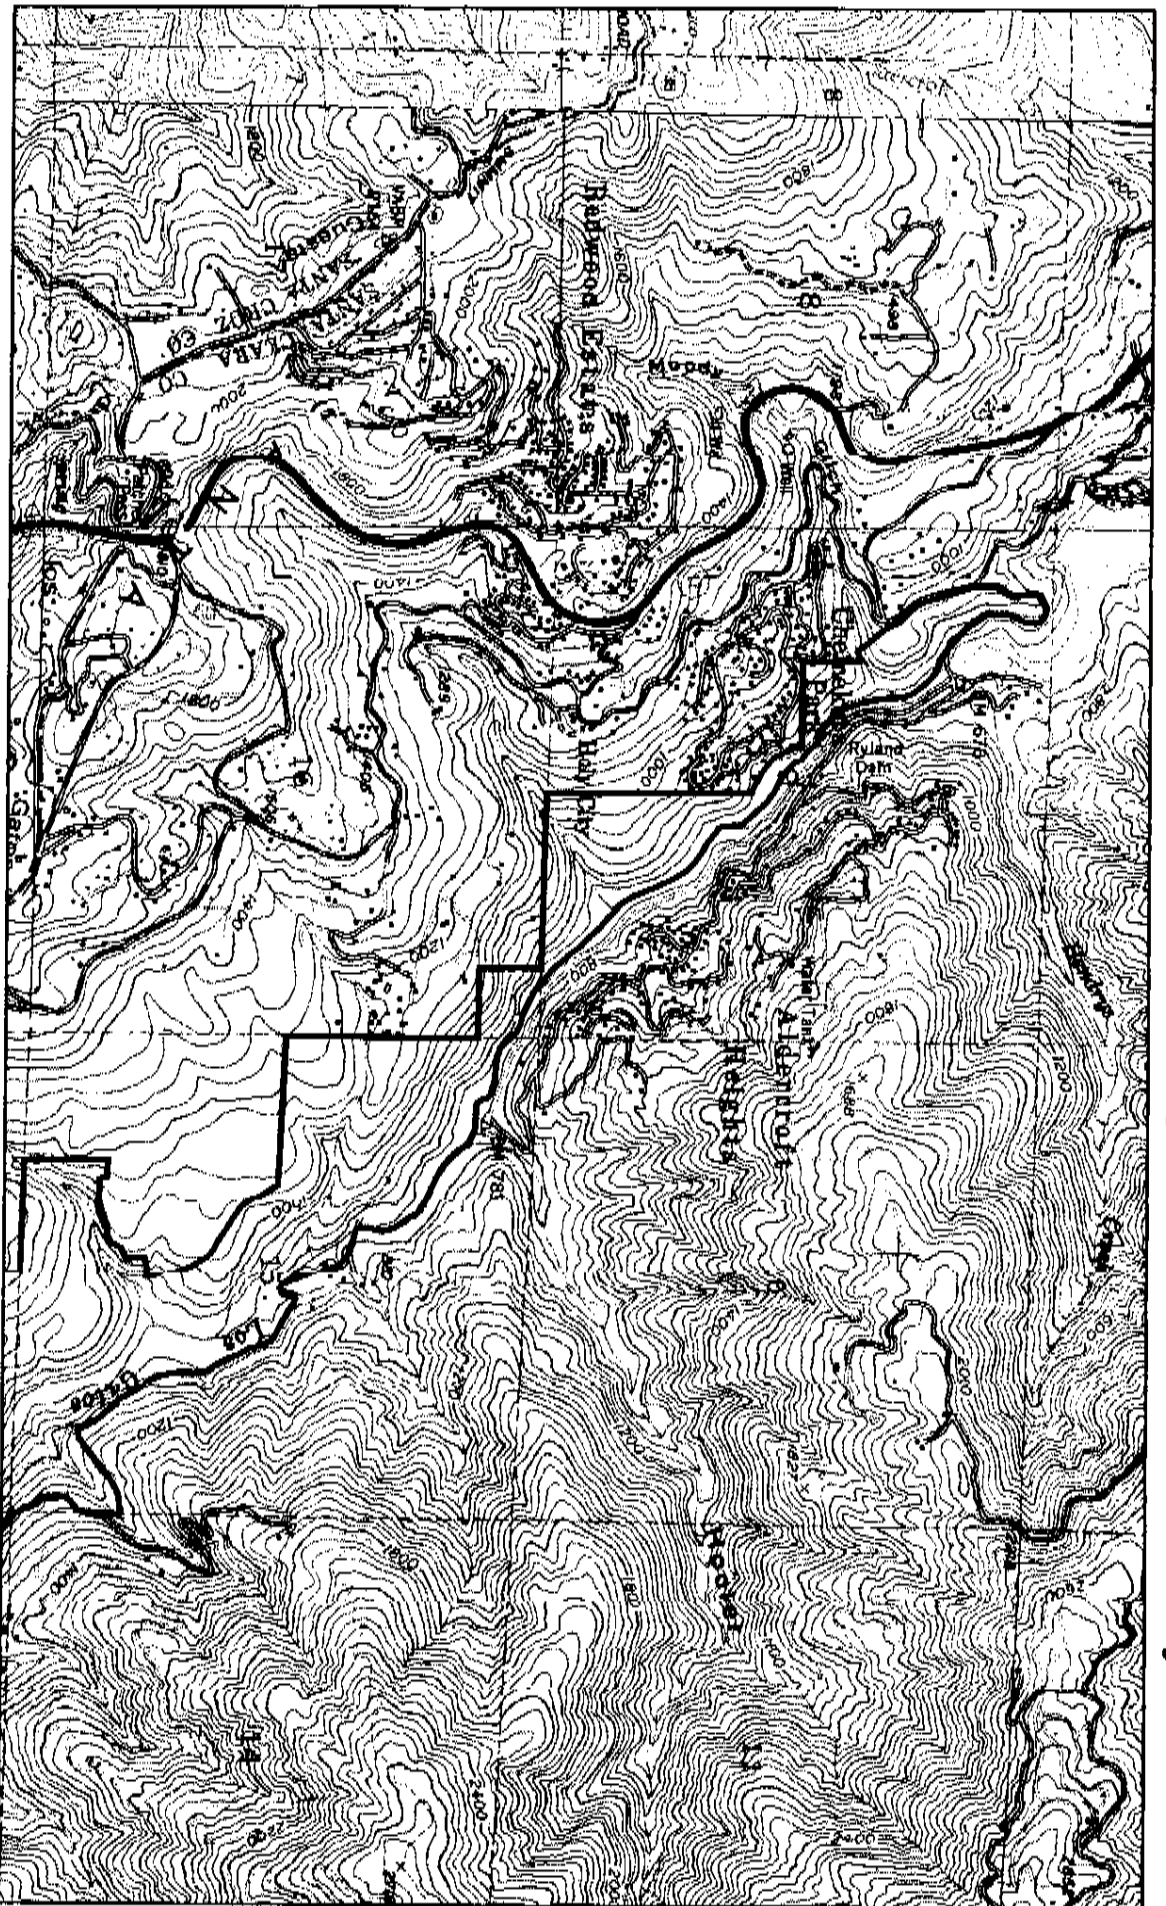

Lands of San Jose Water Company:
 Notice of Intent to Harvest Timber & Request for Information or Domestic Water Supplies
 Area found on Los Gatos, Laurel, and Castle Rock Ridge, California USGS 7.5' Quadrangles

Legend

 Non-Industrial Timber Management Plan Area

BIG CREEK
 Big Creek Forestry Department
 3564 Highway 1
 Davisport, CA 95017
 north@bigcreek.com

Lands of San Jose Water Company:

Notice of Intent to Harvest Timber & Request for Information on Domestic Water Supplies
 Area found on Los Gatos, Laurel, and Castle Rock Ridge, California USGS 7.5' Quadrangles

Legend

 Non-industrial Timber Management Plan Area

BIG CREEK

Big Creek Forestry Department
 3564 Highway 1
 Davenport, CA 95017
 matt@big-creek.com

**Lands of San Jose Water Company:
 Notice of Intent to Harvest Timber & Request for Information on Domestic Water Supplies
 Area found on Los Gatos, Laurel, and Castle Rock Ridge, California USGS 7.5' Quadrangles**

Legend

-  Non-Industrial Timber Management Plan Area

BIG CREEK
 Big Creek Forestry Department
 3564 Highway 1
 Davenport, CA 95017