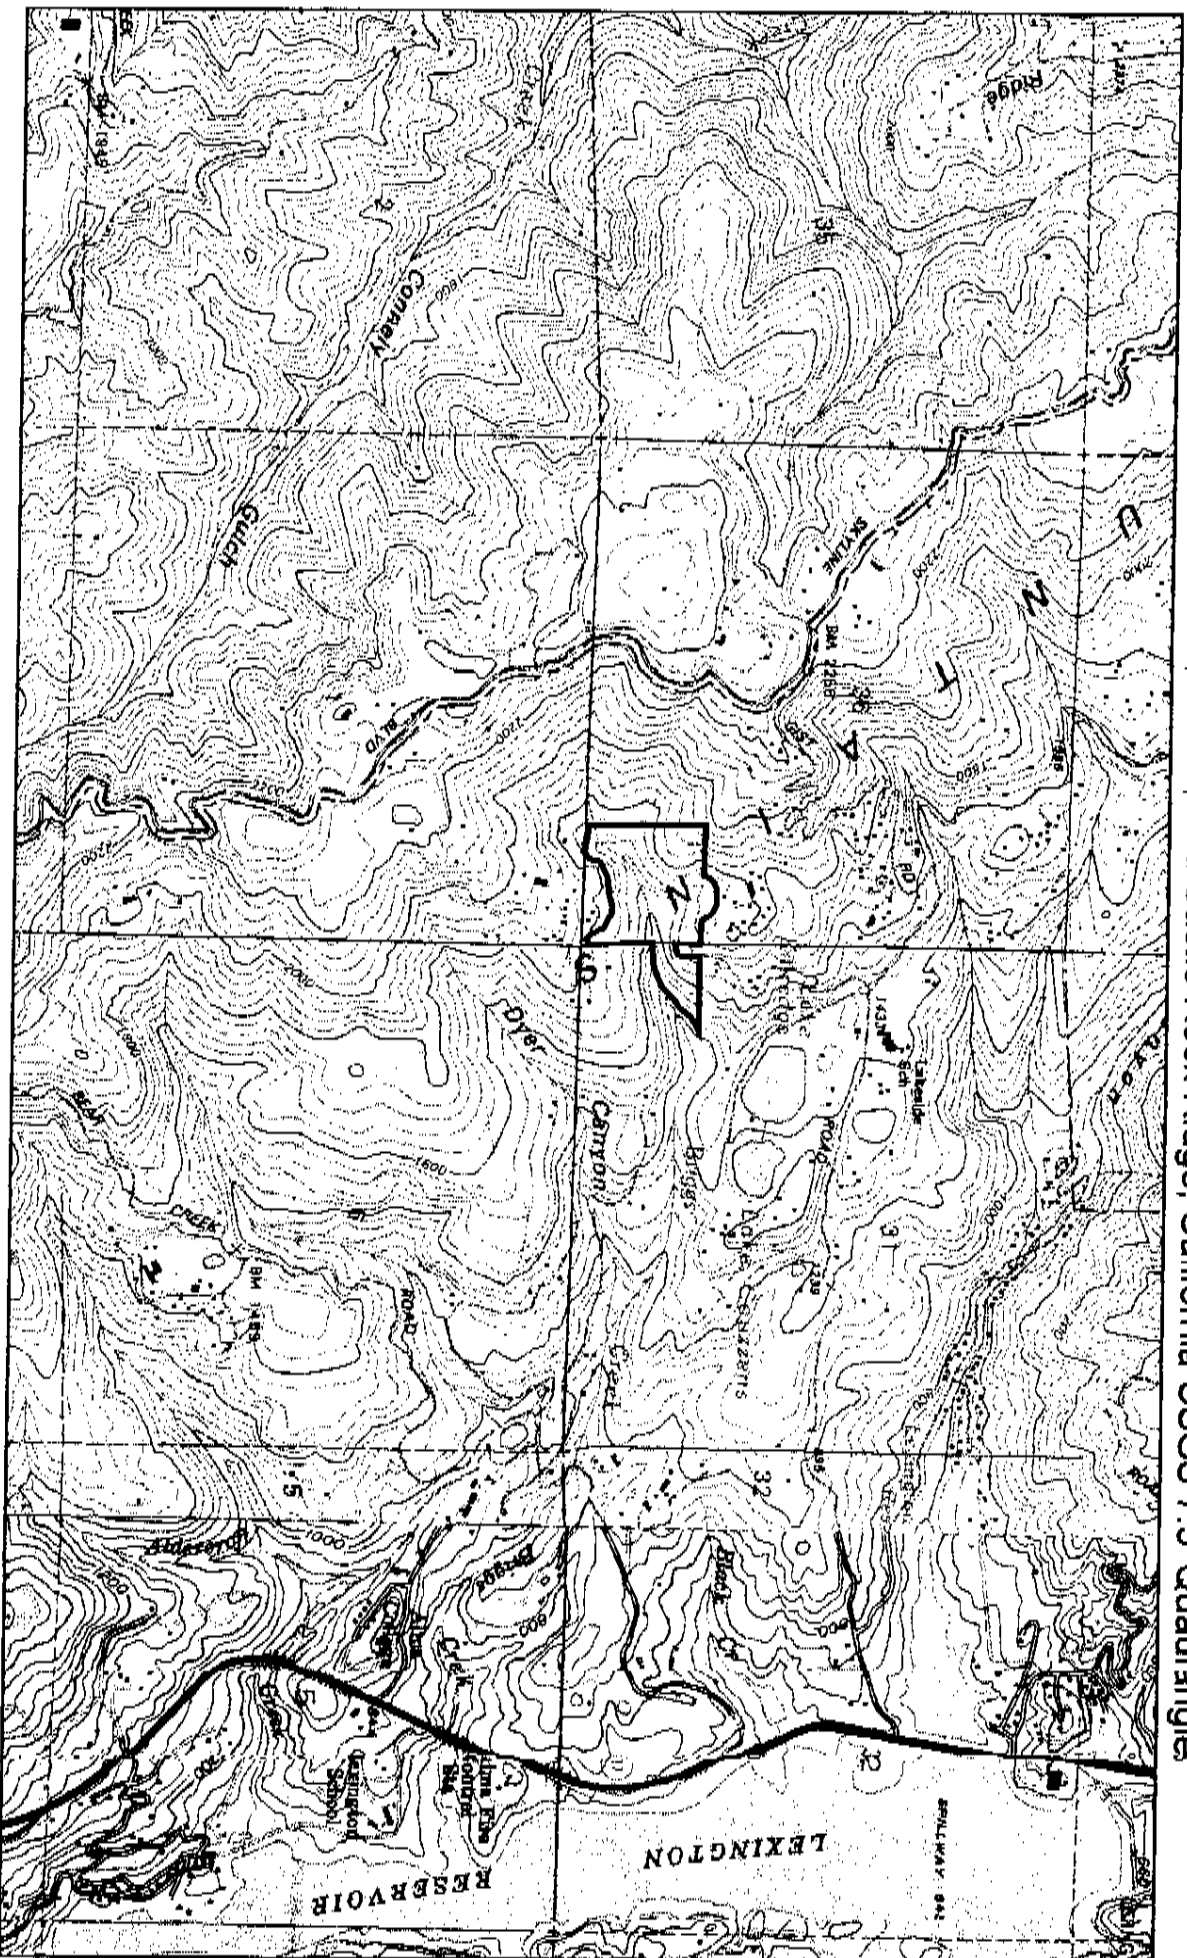

Legend

 Non-industrial Timber Management Plan Area

BIG CREEK

Big Creek Forestry Department
 3564 Highway 1
 Davenport, CA 95017
 matt@big-creek.com

**Lands of San Jose Water Company:
 Notice of Intent to Harvest Timber & Request for Information on Domestic Water Supplies
 Area found on Los Gatos, Laurel, and Castle Rock Ridge, California USGS 7.5' Quadrangles**

Legend

-  Non-Industrial Timber Management Plan Area

BIG CREEK
 Big Creek Forestry Department
 3564 Highway 1
 Davenport, CA 95017