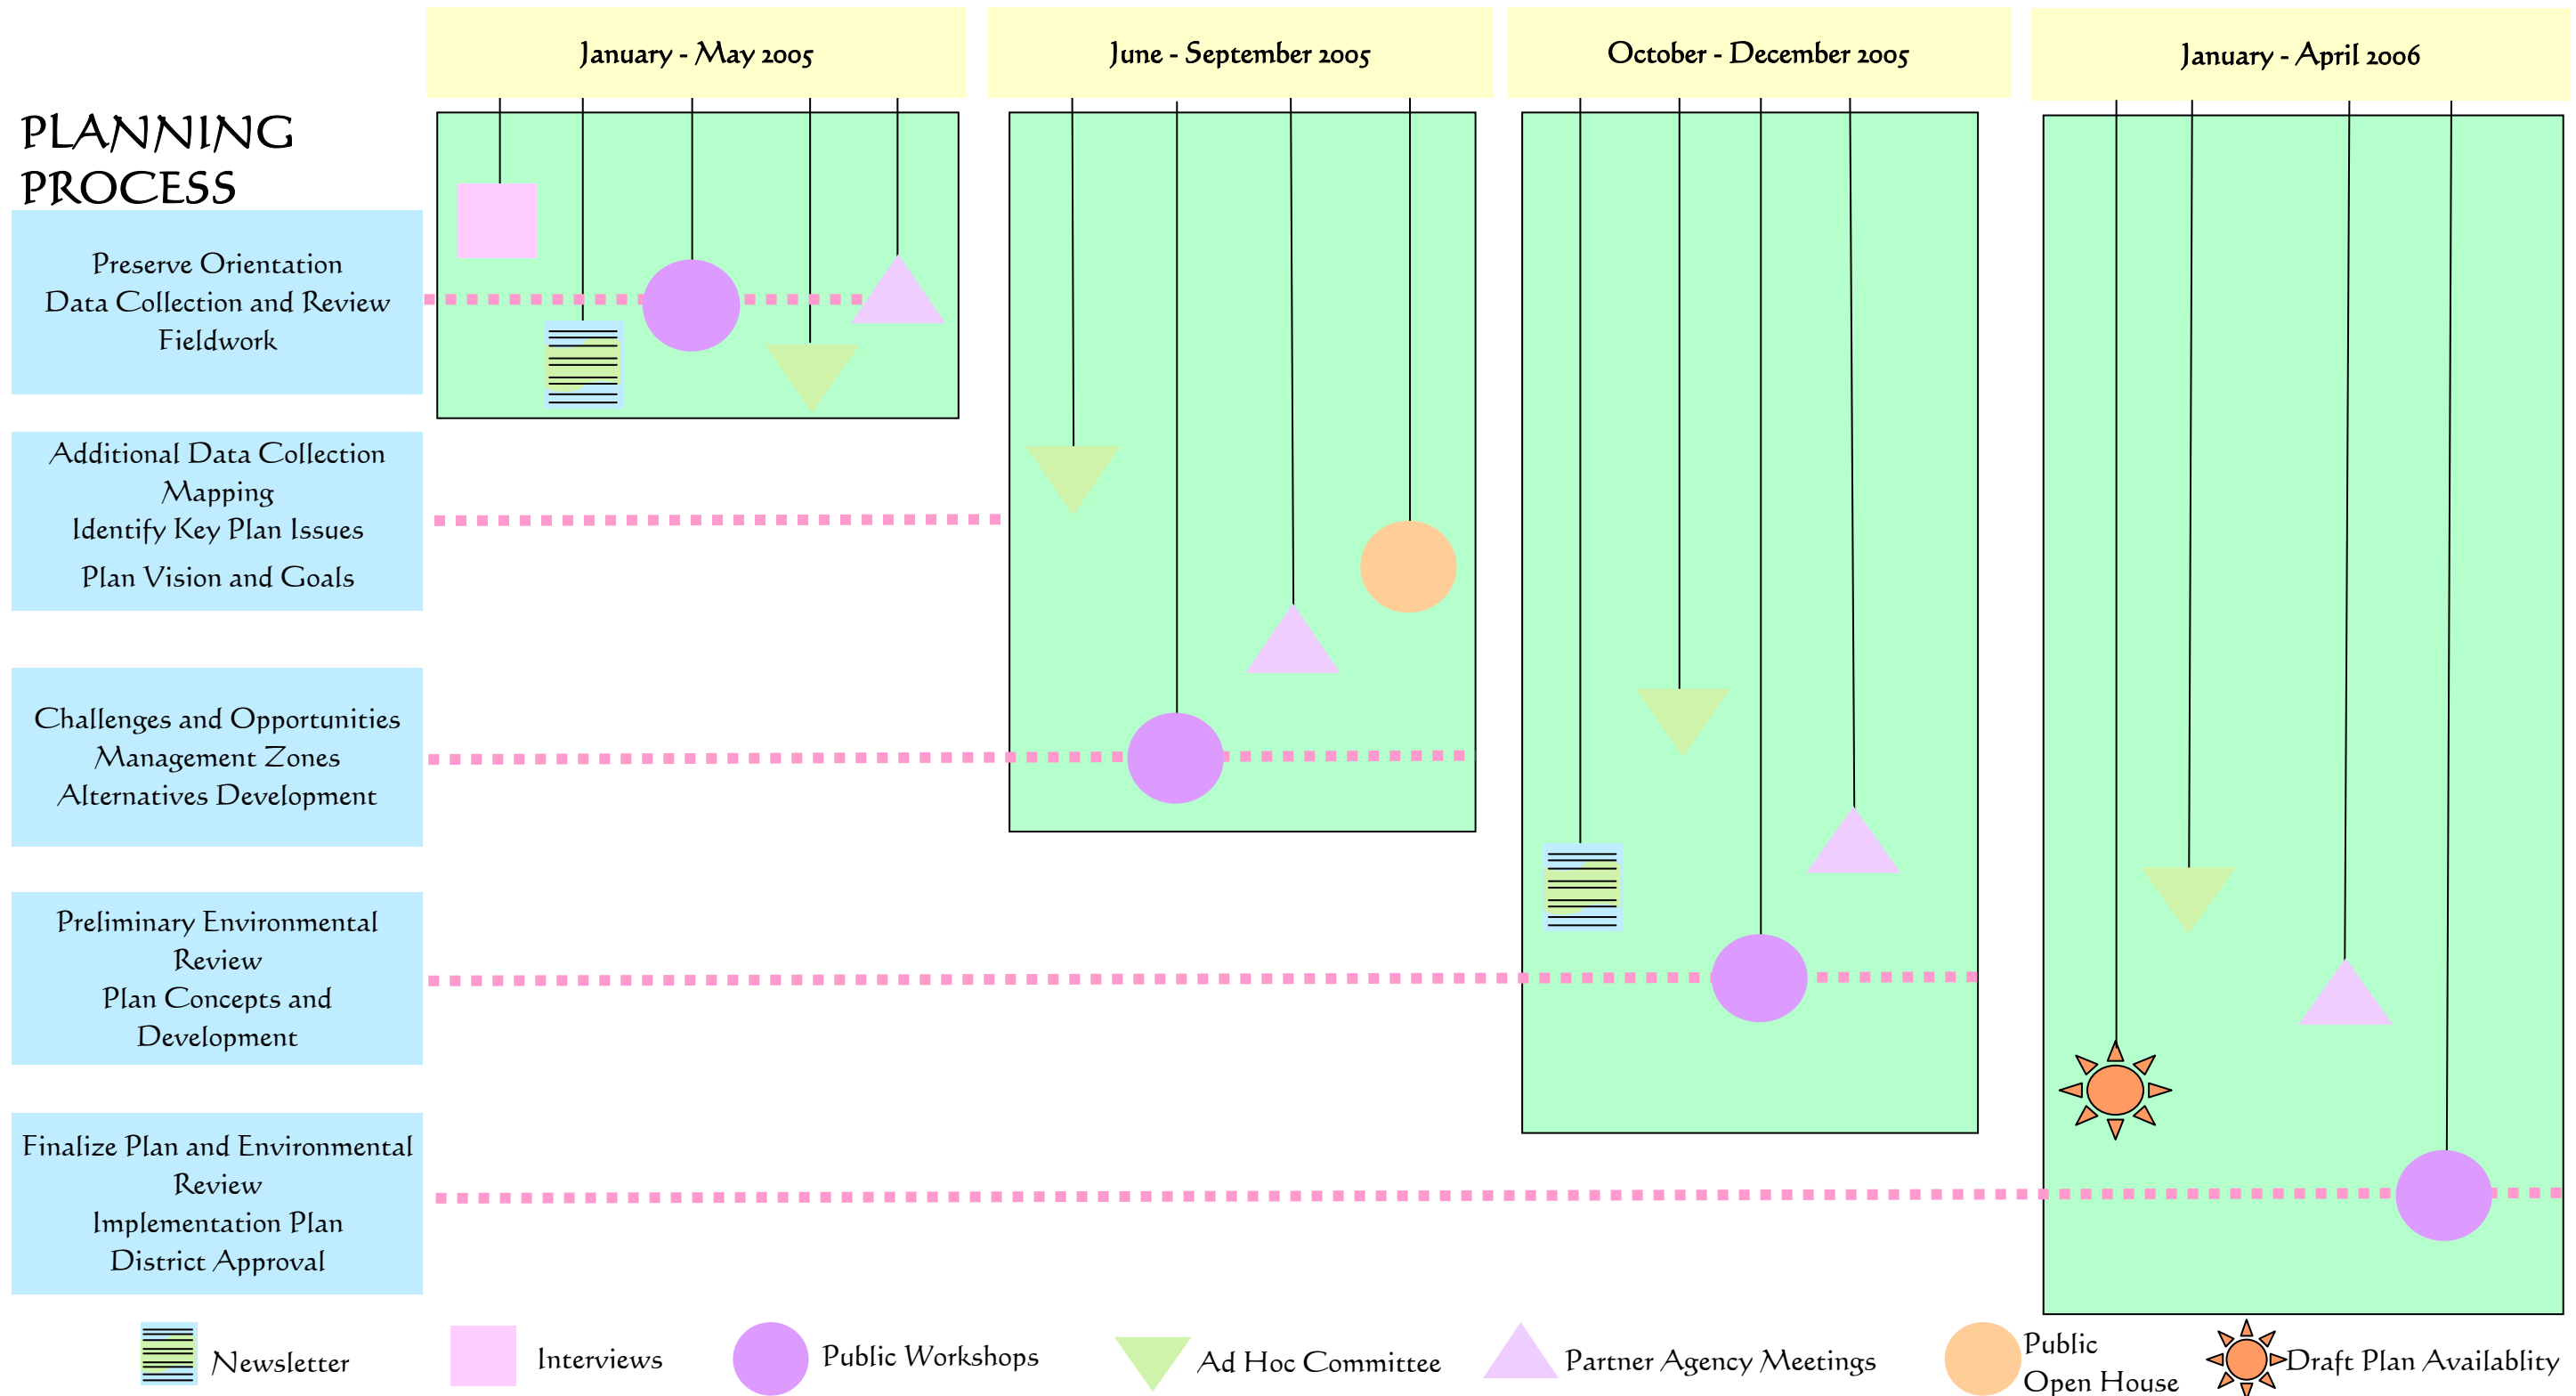

Sierra Azul / Bear Creek Redwoods Open Space Preserve Master Plan Planning Process and Public Outreach Timeline

NOTE: FOCUS GROUP MEETINGS AND PRESERVE LAND TOURS AVAILABLE DEPENDANT ON STAKEHOLDER INTEREST.